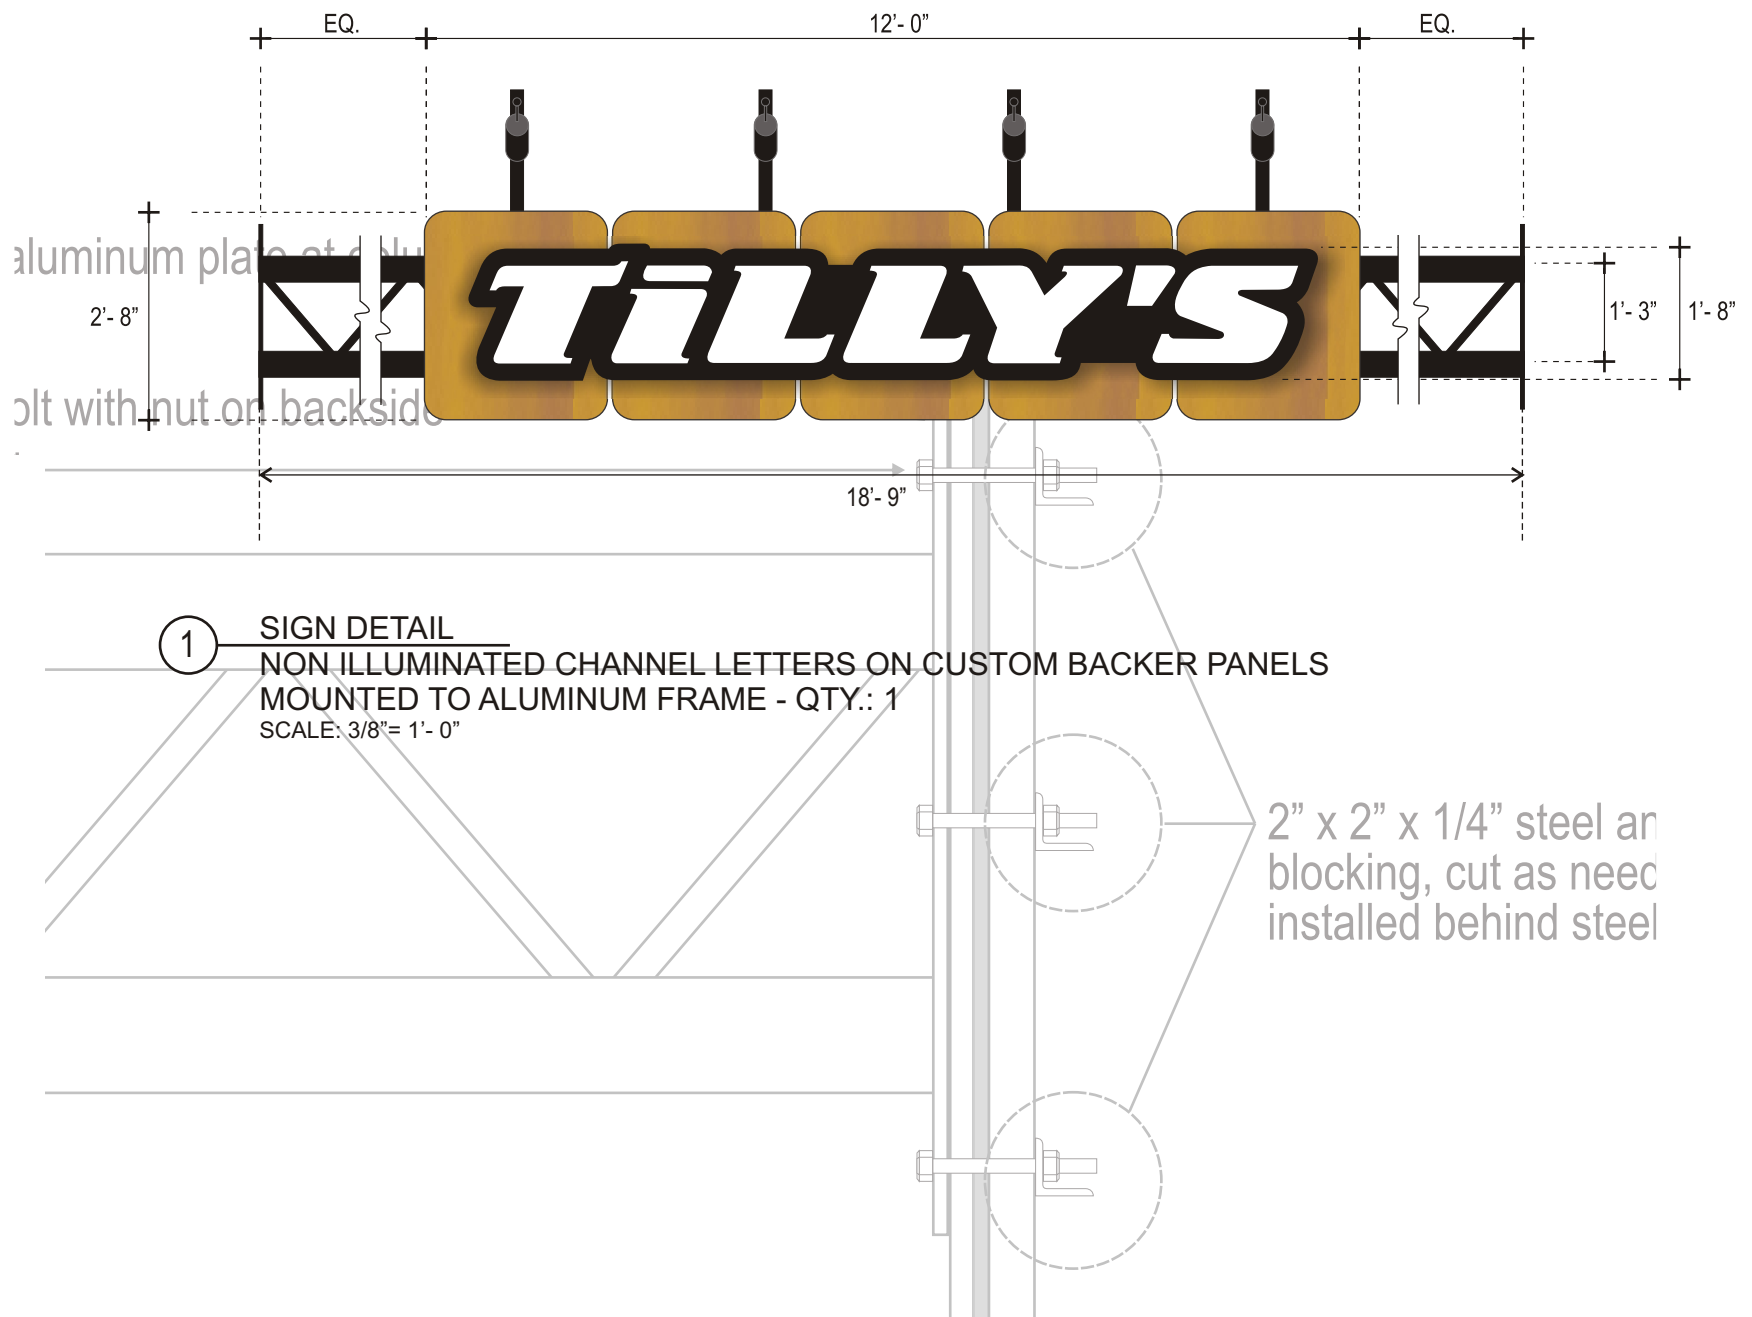

# Featured Project: Tilly's

Walnut Creek, California

Tilly's retail store in a "lifestyle mall" requiring a unique approach to their standard look.

DETAIL  
MOUNT TO COLUMN  
1/4" = 1'-0"